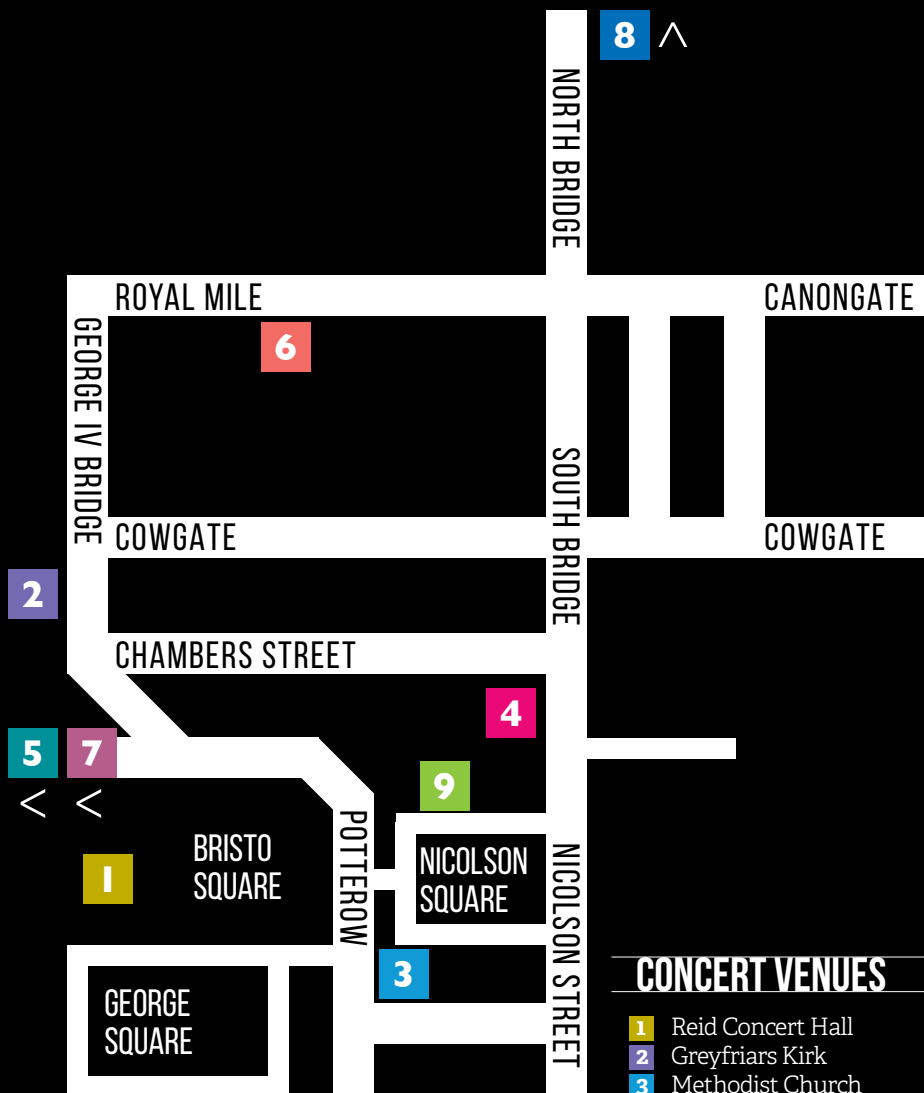

THE UNIVERSITY *of* EDINBURGH
Edinburgh College of Art

416

CONCERTS AT THE UNIVERSITY

Autumn - Winter 2016

REID SCHOOL OF MUSIC

CONCERT VENUES

- 1** Reid Concert Hall
- 2** Greyfriars Kirk
- 3** Methodist Church
- 4** Playfair Library Hall
- 5** St. Michael and All Saints Church
- 6** St Giles' Cathedral
- 7** Usher Hall
- 8** Scottish National Portrait Gallery
- 9** Alison House

- 1 Reid Concert Hall – Bristo Square, Edinburgh EH8 9AH**
 Pedestrian access to the main entrance is via Teviot Place. Temporary disabled access is provided via a ramp at the main entrance.
- 2 Greyfriars Kirk - Greyfriars Place, Edinburgh, EH1 2QQ**
 Access to the church is via the gate in Greyfriars Place, through the Kirkyard and into the church via the vestibule. No parking of vehicles is allowed in the Kirkyard, with the exception of those dropping off disabled persons.
- 3 City of Edinburgh Methodist Church - 25 Nicolson Square, Edinburgh, EH8 9BX**
 The concerts will take place in the large hall on the upper floor. Please enter via the Well Café on ground floor level and take the stairs or lift to the hall.
- 4 Playfair Library Hall - Old College, South Bridge, Edinburgh, EH8 9YL**
 Pedestrian access to the Old College Quadrangle is via the entrance at South Bridge, or at West College Street. There is no vehicular access permitted into Old College Quadrangle. Arrangements for disabled access to the Playfair Library Hall (which is situated on the upper floor of the building) can be made in advance - telephone 0131 650 8008.