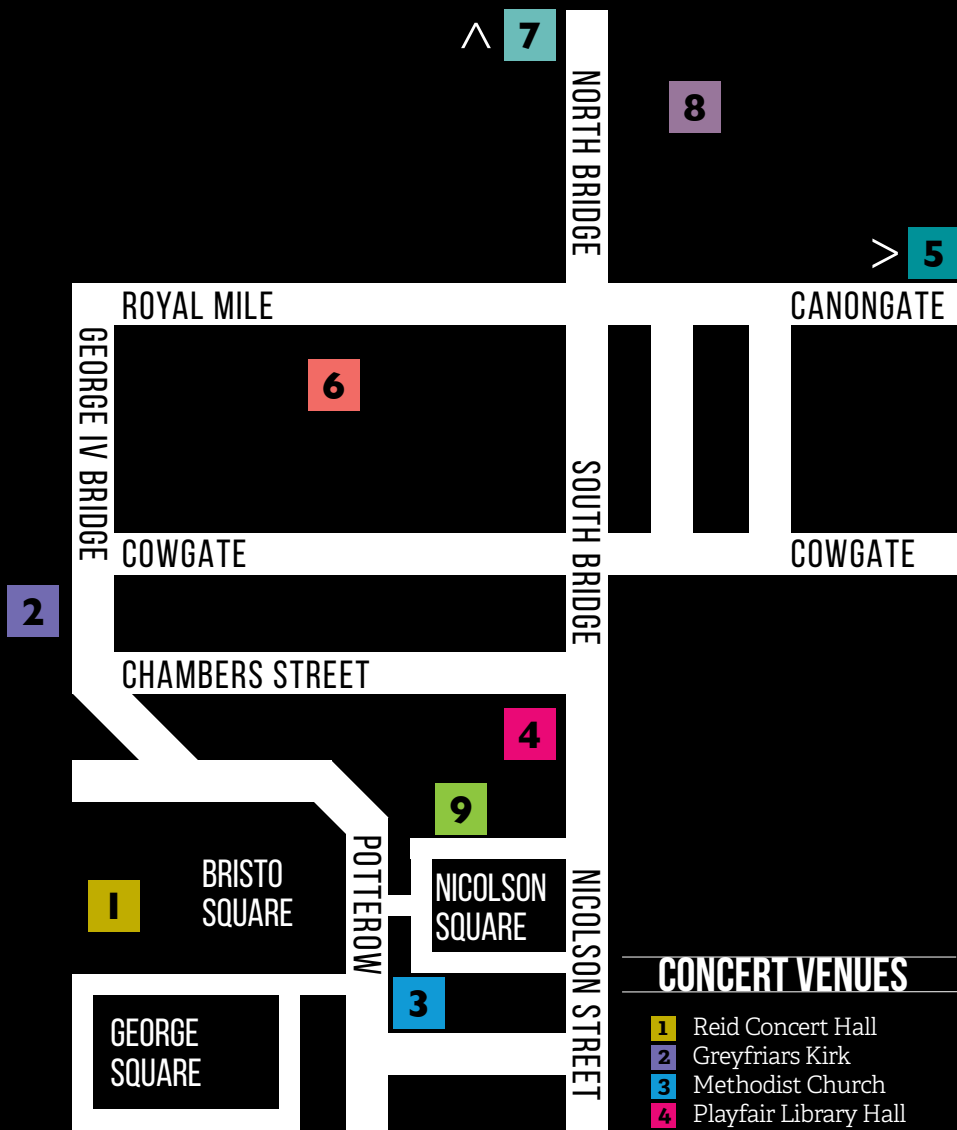

CONCERT VENUES

- **1** Reid Concert Hall
- **2** Greyfriars Kirk
- **3** Methodist Church
- **4** Playfair Library Hall
- **5** Canongate Kirk
- **6** St Giles' Cathedral
- **7** Scottish National Portrait Gallery
- **8** Old Saint Paul's Church
- **9** Alison House