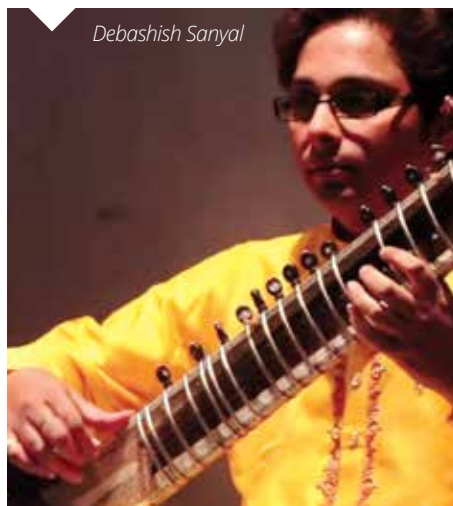

Admission Free

SATURDAY 3 OCTOBER, 7.30PM

1 Reid Concert Hall

DEBASHISH SANYAL sitar
VIJAY KANGUTKAR tabla

A rare opportunity to hear the highest quality
North Indian classical music in Edinburgh.

£10 non-student / £5 student
Tickets available on the door
alejandrocooper1@hotmail.com